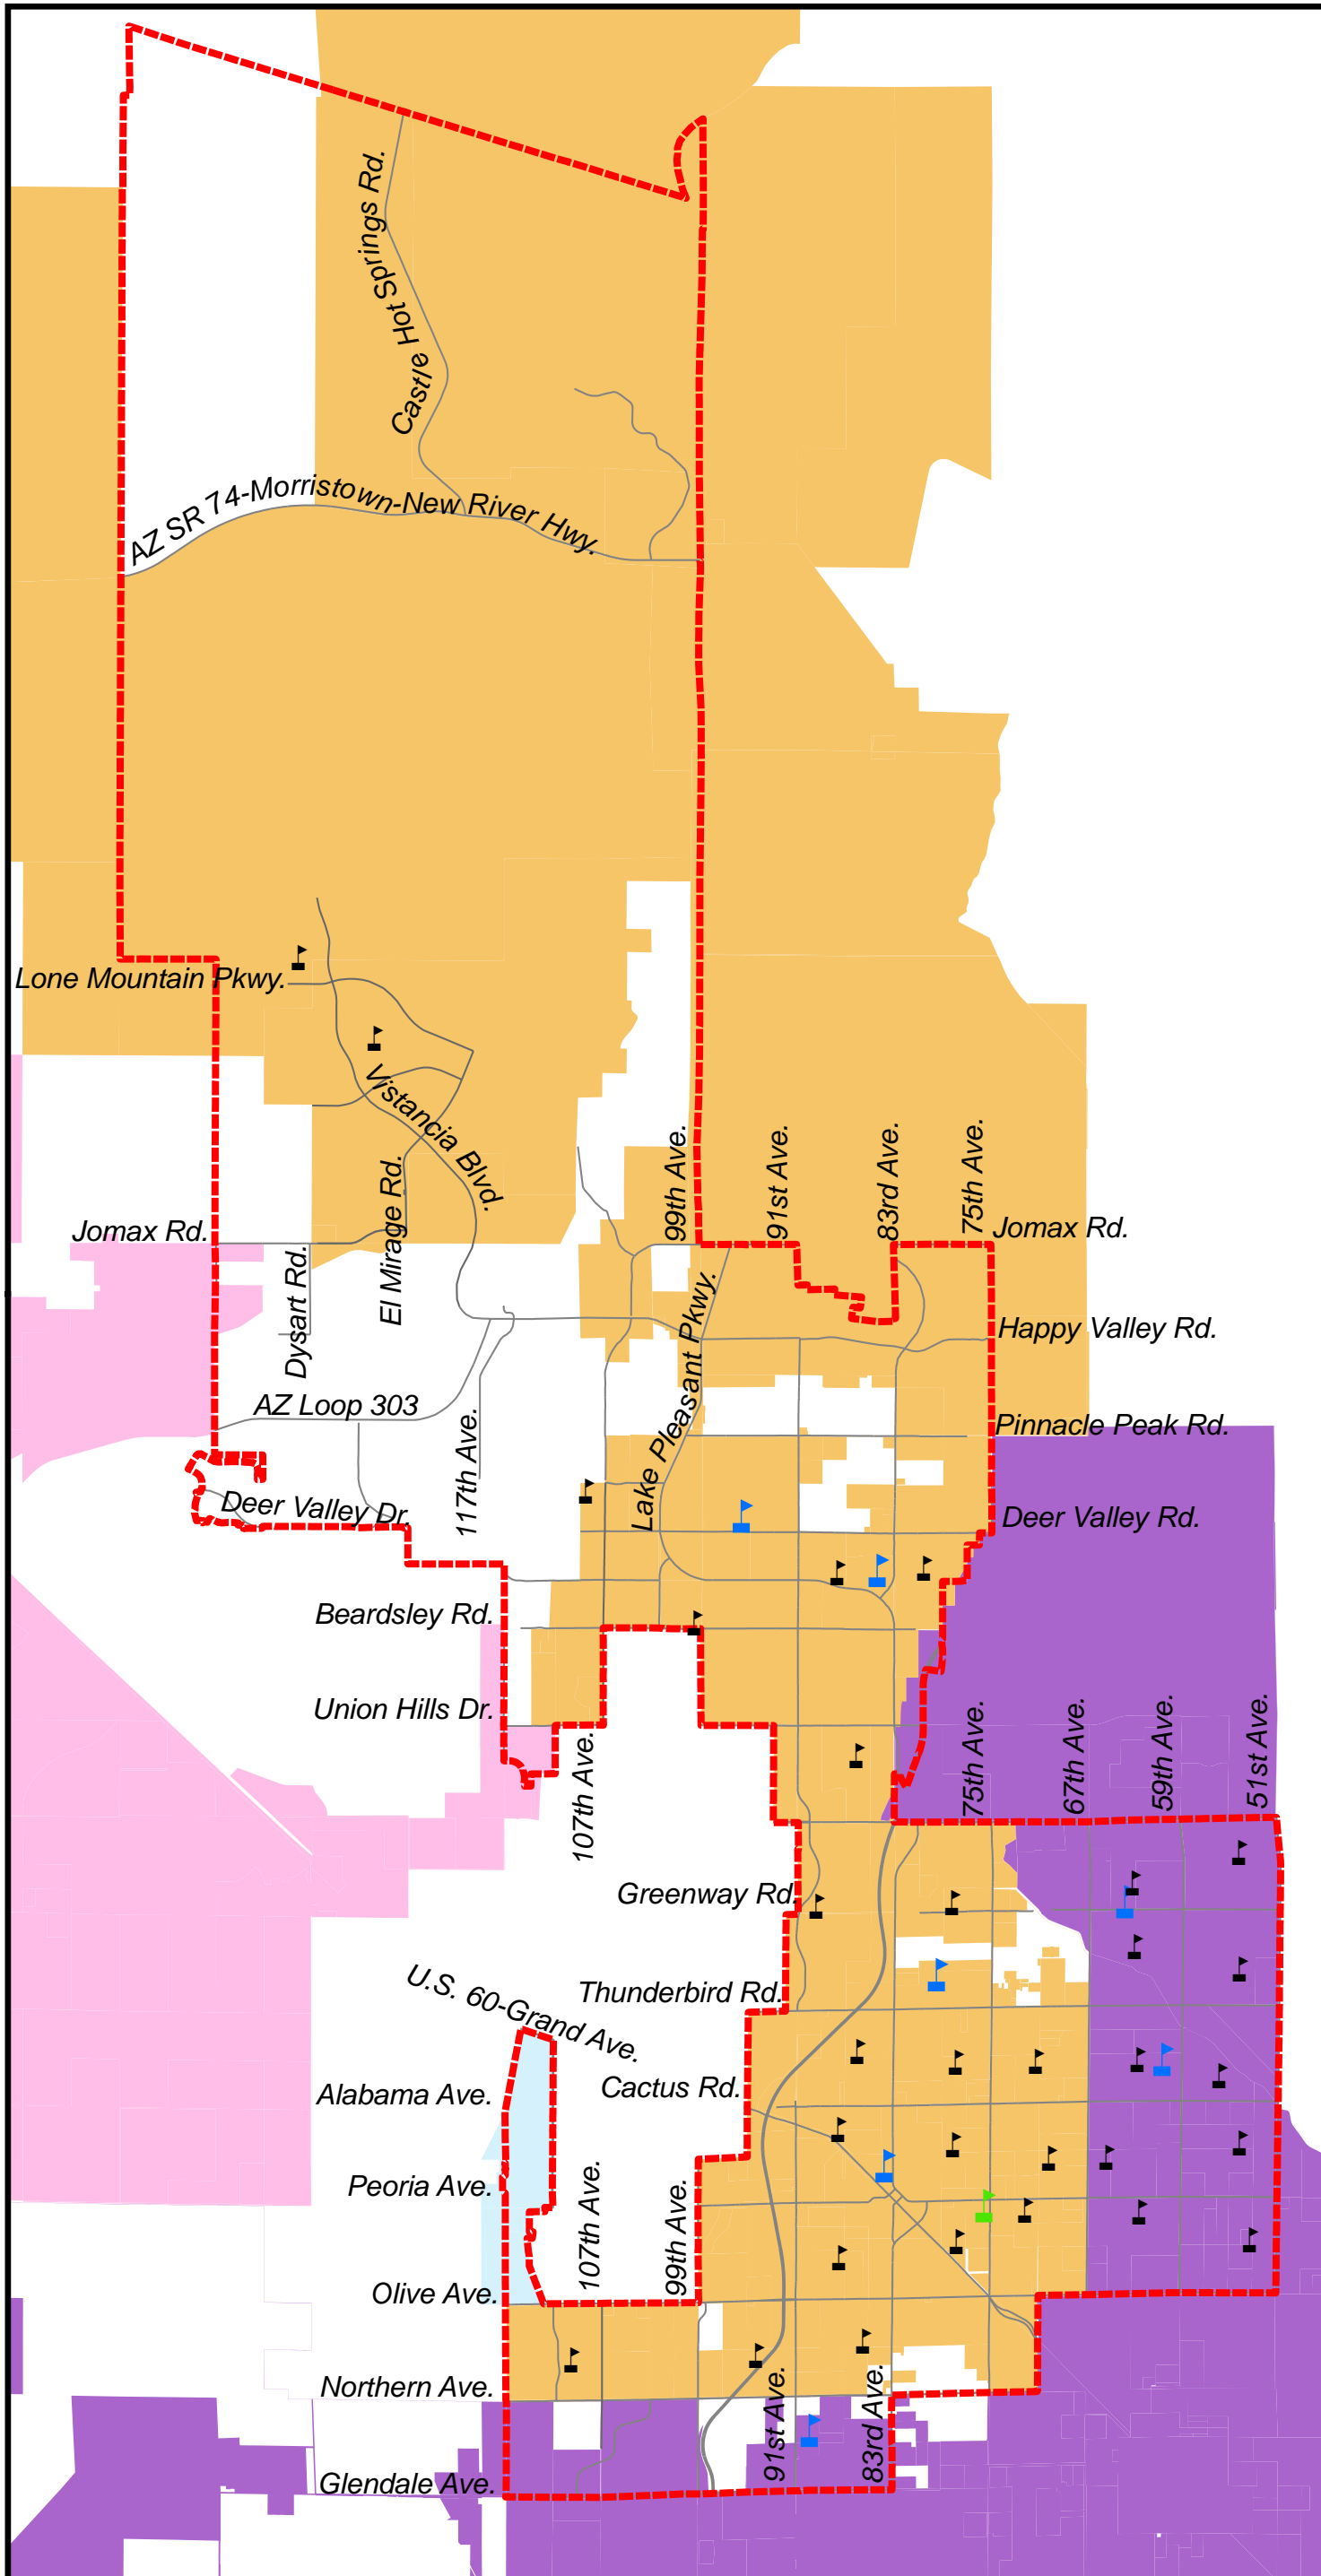

Peoria Unified School District 2010-2011 School Year

Municipalities and Schools within the PUSD

	DISTRICT
	High Schools
	Elementary Schools
	Peoria Transition Ctr.
	Major Roads
Cities	
	GLENDALE
	PEORIA
	SURPRISE
	YOUNGTOWN

3

Miles

*This map is for illustrative purposes only. The Peoria Unified School District shall not be held liable for improper or incorrect use of the data. Municipal data is from the Maricopa County Elections Office 2009. District boundary shown is effective August 9, 2010.