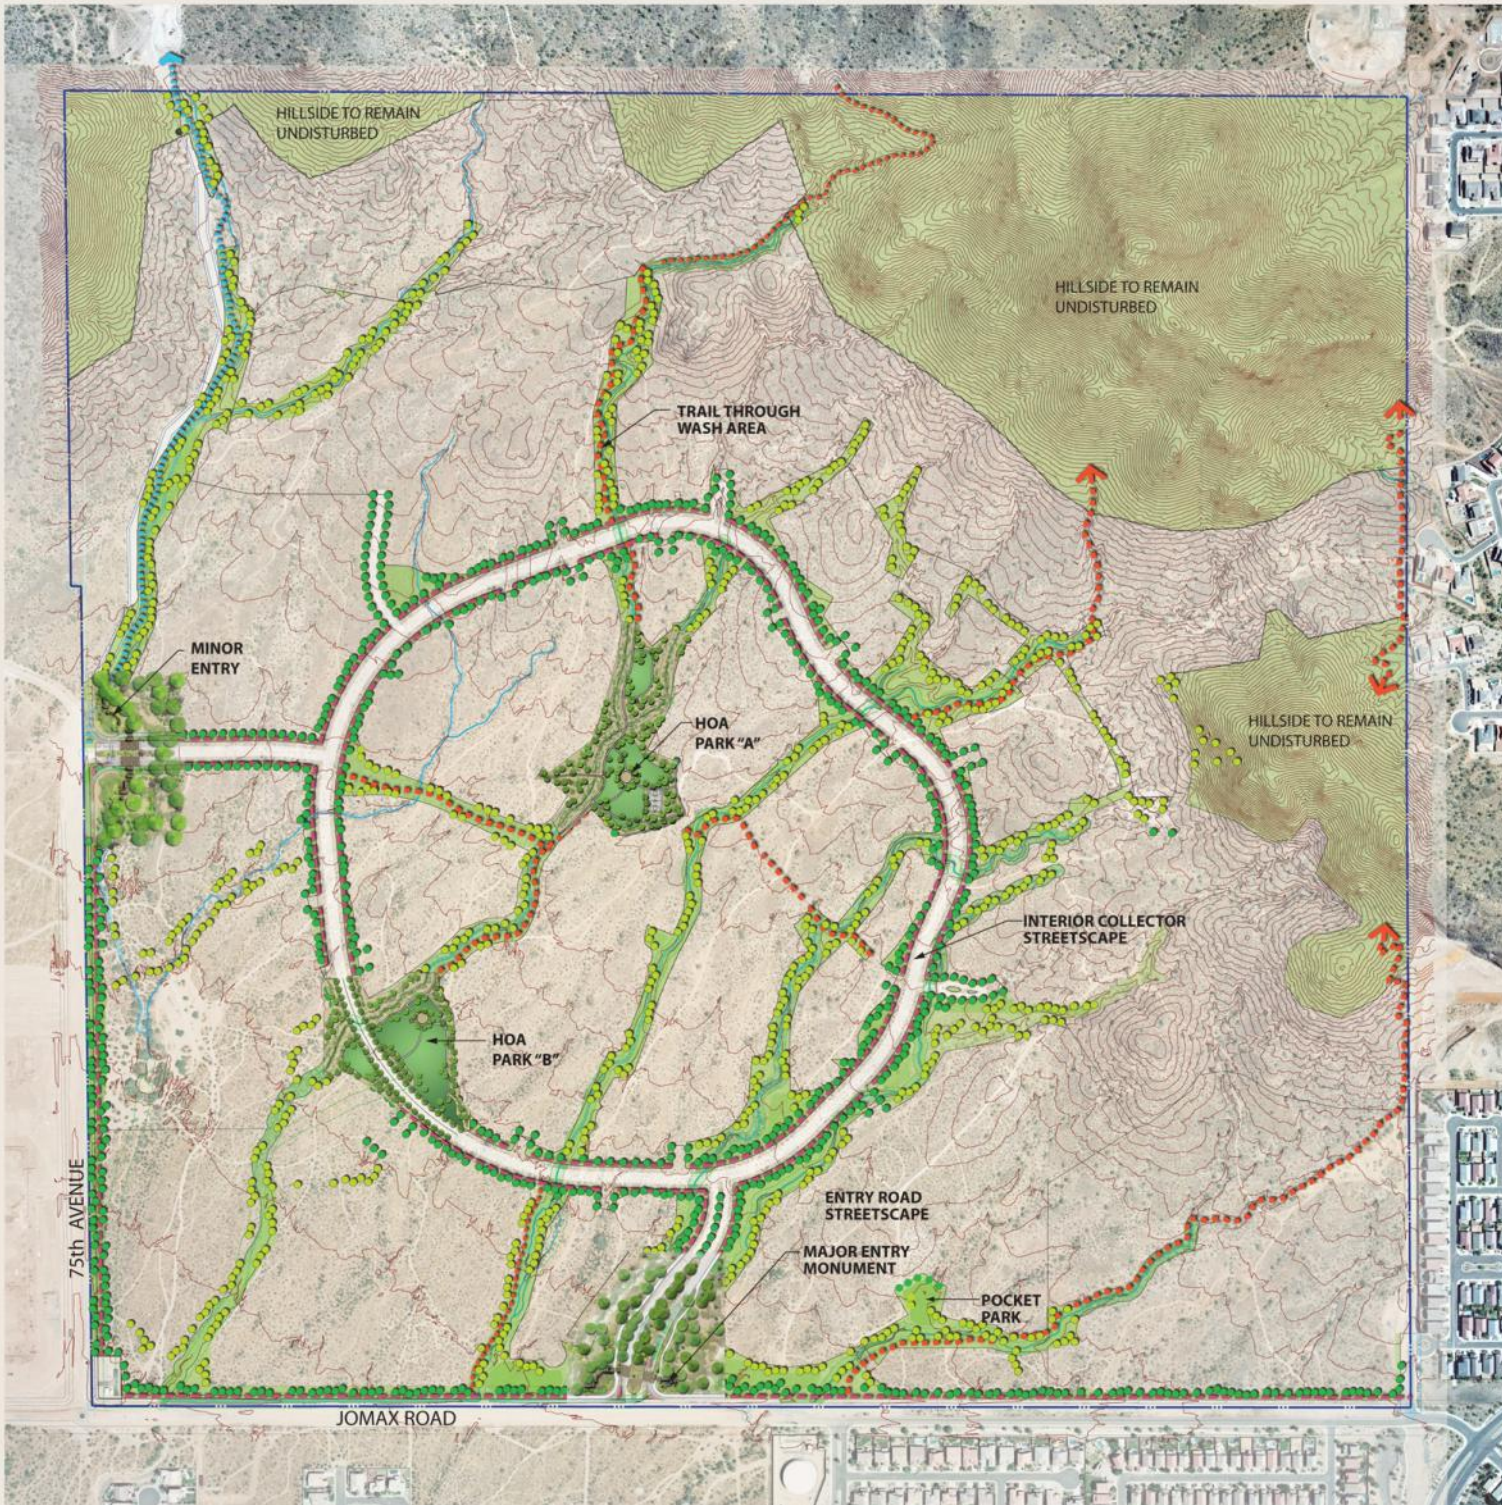

NOTE: For landscaping in the parks, a park-user-friendly plant palette will be developed with Peonia Parks Division.

4/20/11